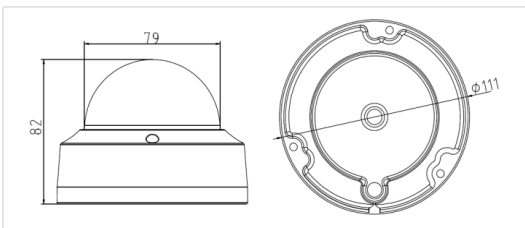

DS-2CD2110-I 1.3MP IR Fixed Dome Camera

Key features

- 1.3 megapixel high resolution
- HD real-time video
- 3D DNR & DWDR & BLC
- IR LEDs: up to 30m
- IP66
- Vandal-proof
- PoE

Dimensions

Unit: mm

DS-2CD2110-I	
Camera	
Image sensor	1/3" progressive scan CMOS
Min. illumination	0.01 lux@F1.2, AGC ON 0 lux with IR
Shutter time	1/25s (30s) ~ 1/100,000s
Lens	4mm@F2.0, angle of view: 75.8° (2.8mm, 6mm, 12mm optional)
Lens mount	M12
Angle adjustment	Pan: 0° ~ 355°, tilt: 0° ~ 65°
Digital noise reduction	3D DNR
Wide dynamic range	Digital WDR
Day & night	ICR
Compression standard	
Video compression	H.264 / MJPEG
H.264 codec profile	Main profile
Bit rate	32 Kbps ~ 16 Mbps
Dual stream	Yes
Image	
Max. image resolution	1280 × 960
Frame rate	50Hz: 25fps (1280 × 960), 25fps (1280 × 720), 25fps (704 × 576), 25fps (640 × 480) 60Hz: 30fps (1280 × 960), 30fps (1280 × 720), 30fps (704 × 576), 30fps (640 × 480)
Image settings	Saturation, brightness, contrast adjustable through client software or web browser
BLC	Yes, zone configurable
Network	
Network storage	NAS (iSCSI optional)
Alarm trigger	Motion detection, tampering alarm
Protocols	TCP/IP, ICMP, HTTP, HTTPS, FTP, DHCP, DNS, DDNS, RTP, RTSP, RTCP, PPPoE, NTP, UPnP, SMTP, SNMP, IGMP, 802.1X, QoS, IPv6, Bonjour (SIP optional)
System compatibility	ONVIF, PSIA, CGI
General functionalities	User authentication, watermark
Interface	
Communication interface	1 RJ45 10M / 100M ethernet port
General	
Operating conditions	-30°C ~ 60°C (-22°F ~ 140°F) humidity 95% or less (non-condensing)
Power supply	12 VDC ± 10%, PoE (802.3af)
Power consumption	Max. 5W (max. 7W with ICR on)
Impact protection	IEC60068-275Eh, 50J; EN50102, up to IK10
Ingress protection	IP66
IR range	-I: approx 20 to 30 meters
Dimensions	Φ 111 × 82 mm
Weight	500g (1.1 lbs)