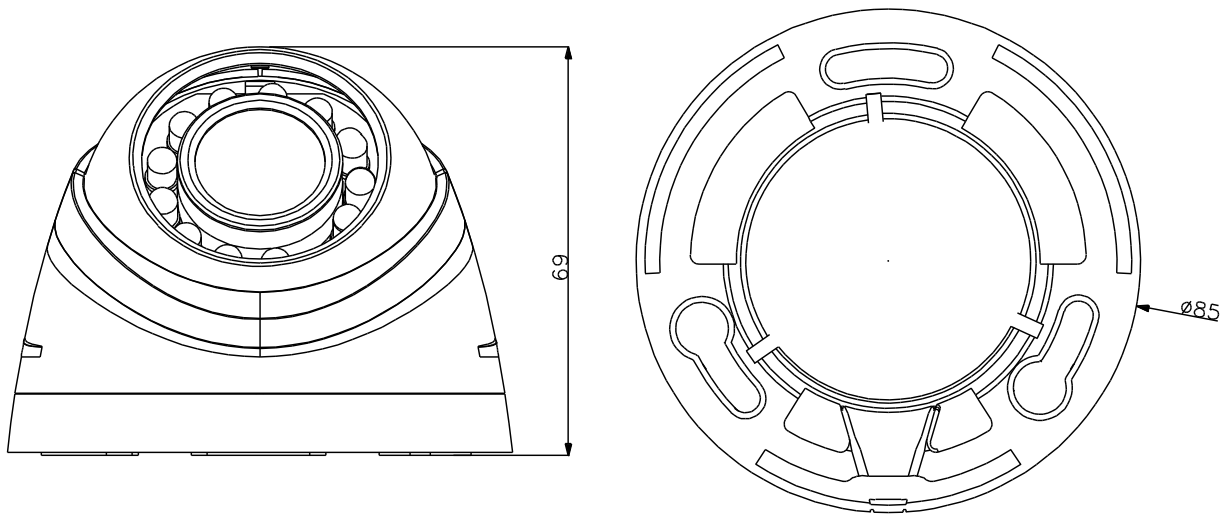

DH-HAC-HDW1100R

1Megapixel 720P IR HDCVI Mini Dome Camera

Features

- 1/2.9" 1Megapixel CMOS
- 25/30fps@720P
- High speed, long distance real-time transmission
- Day/Night(ICR), AWB, AGC, BLC
- 3.6mm fixed lens (6mm optional)
- Max. IR LEDs length 20m, Smart IR
- DC12V

DH-HAC-HDW1100R

Technical Specifications

Model	DH-HAC-HDW1100RP	DH-HAC-HDW1100RN
Camera		
Image Sensor	1/2.9" 1Megapixel CMOS	
Effective Pixels	1280(H) x720(V)	
Electronic Shutter	1/50s~1/100,000s	1/60s~1/100,000s
Video Frame Rate	25fps@720P	30fps@720P
Synchronization	Internal	
Min. Illumination	0.01Lux@F1.2(AGC ON),0Lux IR on	
Video Output	1-channel BNC HDCVI high definition video output	
Camera Features		
Max. IR LEDs Length	20m, Smart IR	
Day/Night	Auto(ICR) / Color / B/W	
Noise Reduction	2D	
Lens		
Focal Length	3.6mm (6mm optional)	
Mount Type	M12	
General		
Power Supply	DC12V±10%	
Power Consumption	Max 2W	
Working Environment	-30°C~+60°C / Less than 95%RH (no condensation)	
Transmission Distance	Over 500m via 75-3 coaxial cable	
Dimensions	Φ85mm × 69mm	
Weight	200g	

DH-HAC-HDW1100R

Dimensions (mm)

Accessories (optional)